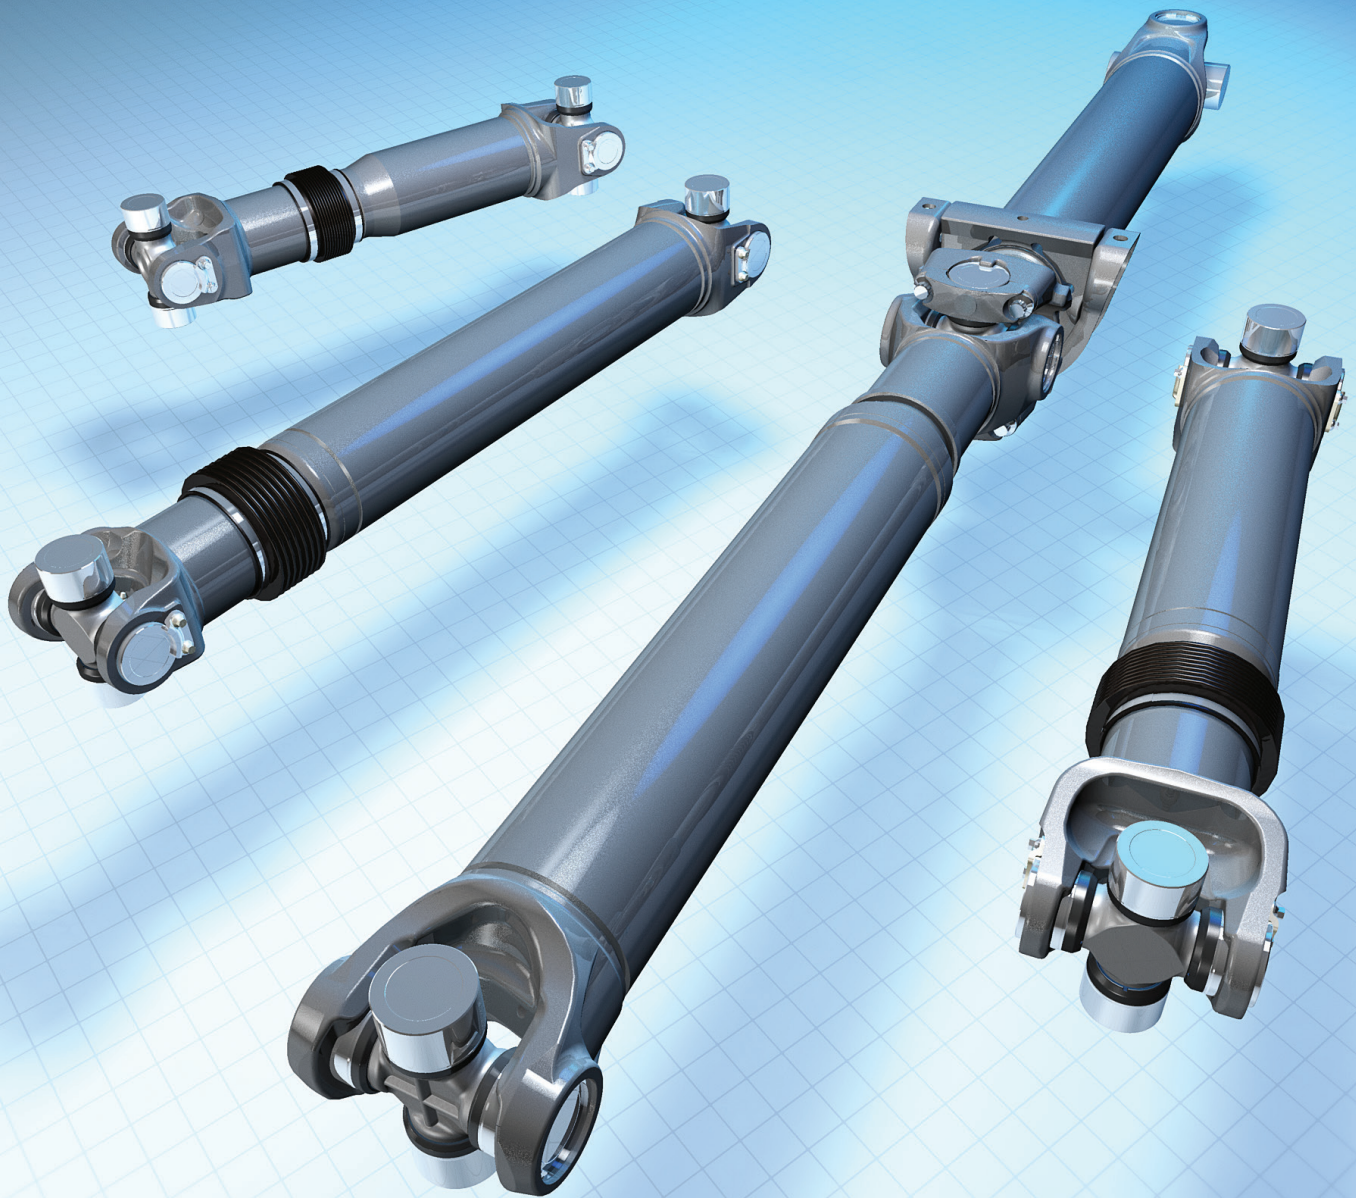

Spicer® SPL Driveshaft

SPL-170
SPL-250

SPICER®

Drivetrain Systems

Dana's Heavy-Duty Spicer Life Series® SPL Driveshafts

The durable, efficient solution.

Spicer Life Series®

No other U-joints are better equipped to meet the needs of today's high efficiency trucks.

Slowing down the engine and selecting faster axle ratios enables trucks to run more economically, but only when equipped with the right driveshaft.

Dana's SPL Series of U-joints are designed to withstand the increased stress that high efficiency truck configurations place on the driveline, and are equipped with High Power Density™ (HPD™) features that extend product life and designed to outperform the competition.

Dana Australia Pty Ltd
8 Hudson Court
Keysborough, VIC 3173 Australia

www.dana.com.au

SPICER[®]

Drivetrain Products