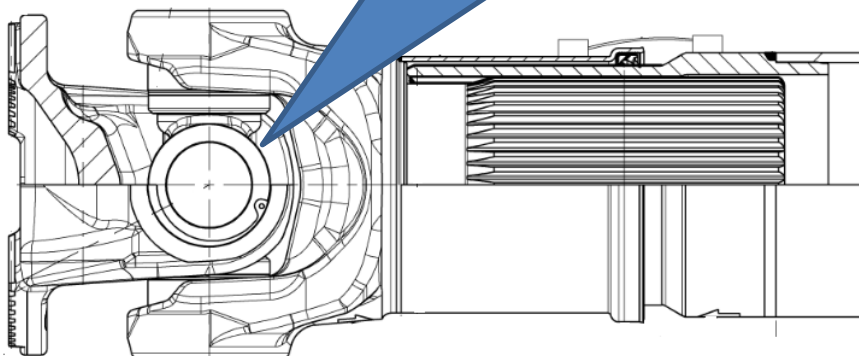

PRODUCT SUPPORT BULLETIN

Date: 16/07/2021

For COMPACT series (Kenworth Super Duty) Driveshafts

Compact Plus 2060 (SD300) Compact Plus 2065 (SD350)

Recent product updates have resulted in some visual changes, **but importantly all service parts (UJs, Flange yokes, Centre bearings) remain interchangeable.**

Original Compact Series:

The replacement U/J kits, Flange yokes and Center bearings are interchangeable from **Original** to the **New/Current**.

New Compact Plus Series:

NOTE: See the Driveshaft Illustrated Part List **DA0221003** for the service parts information.