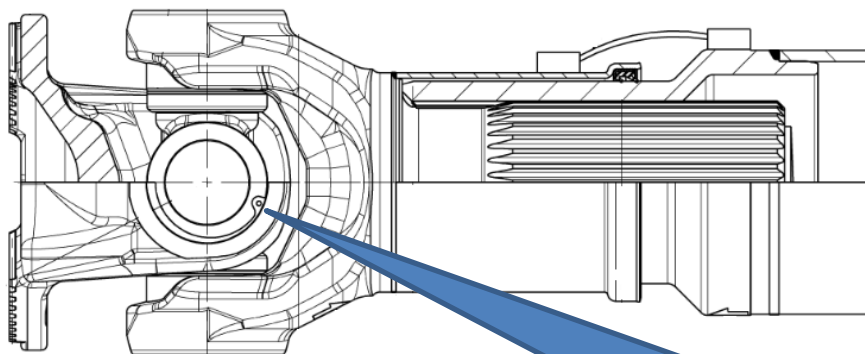

PRODUCT SUPPORT BULLETIN

Date: 16/07/2021

For COMPACT series (Kenworth Super Duty) Driveshafts

Compact Plus 2060 (SD300) Compact Plus 2065 (SD350)

Recent product updates have resulted in some visual changes, **but importantly all service parts (UJs, Flange yokes, Centre bearings) remain interchangeable.**

Original Compact Series:

The replacement U/J kits, Flange yokes and Center bearings are interchangeable from **Original** to the **New/Current**.

New Compact Plus Series:

NOTE: See the Driveshaft Illustrated Part List **DA0221003** for the service parts information.